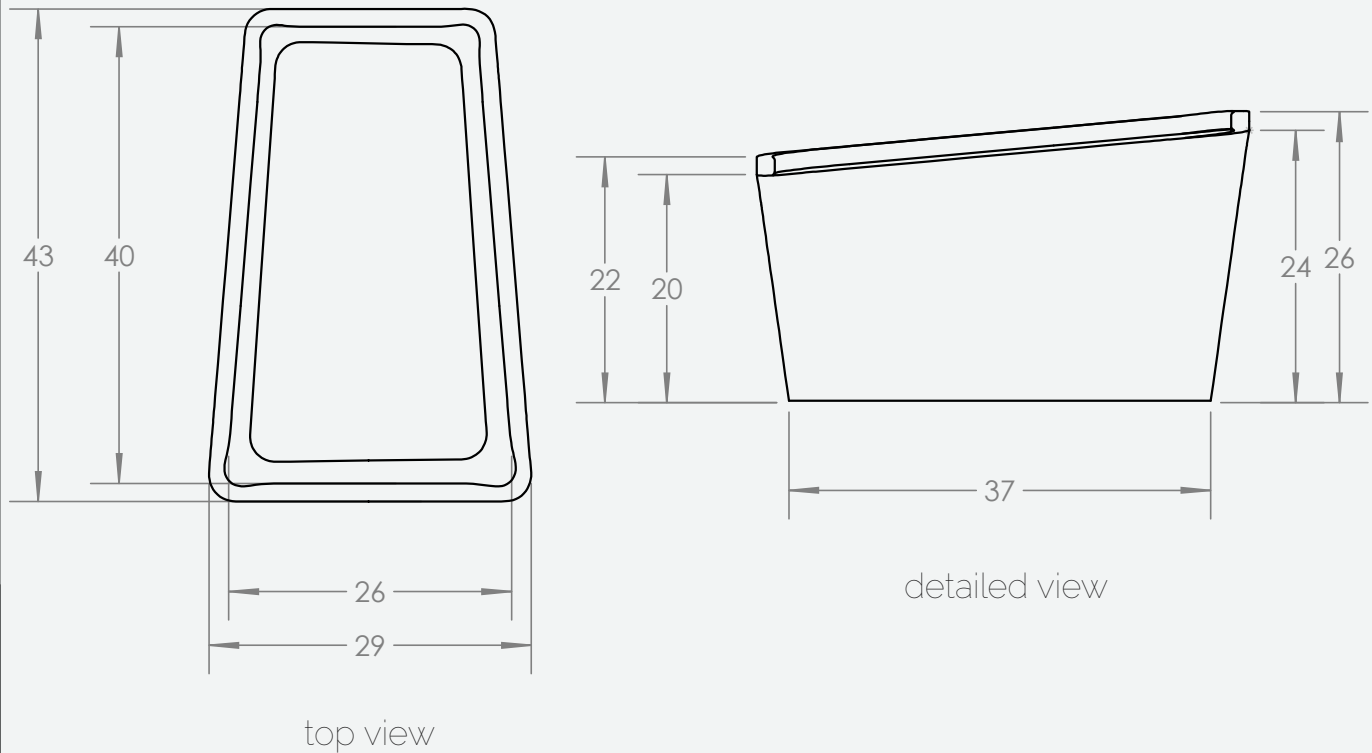

PRODUCT SPECIFICATIONS

Product Specifications

Outside Dimensions (in)			Inside Dimensions (in)	Weight (lb)
L x W	H	Base	L x W	Net
43/29	26	37/21	40/26	24.50

ORGANICUM

Model. NO.

7850.110

A4

SHEET 1 OF 1

*Measurements above are for representation purposes only and actual product dimensions may vary. For more accurate measurements please view our metric specification sheets.