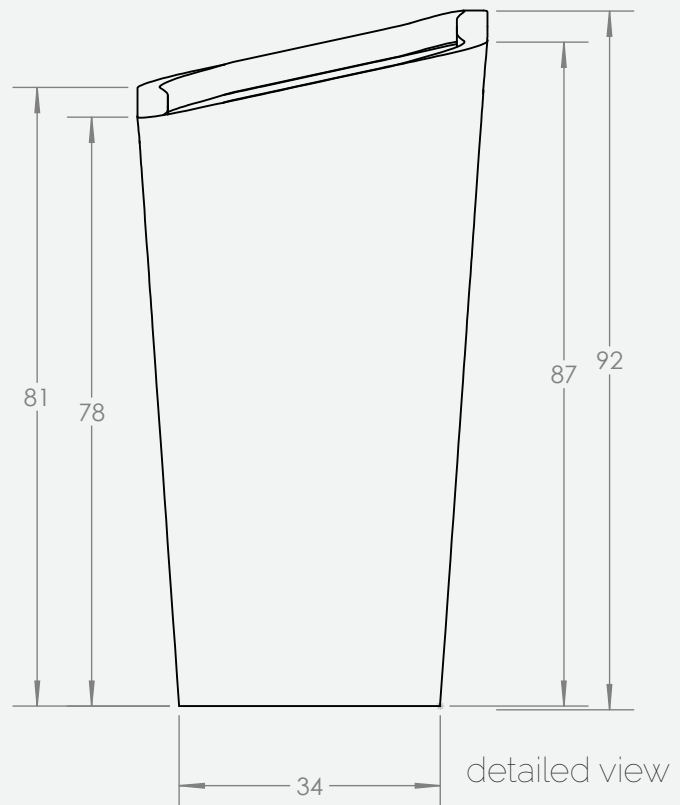

PRODUCT SPECIFICATIONS

top view

detailed view

Product Specifications

Outside Dimensions (cm)			Inside Dimensions (cm)	Weight (kg)
L x W	H	Base	L x W	Net
55/46	92	34/34	47/38	7.06

ORGANICUM

Model. NO.

7850.055

A4

SHEET 1 OF 1