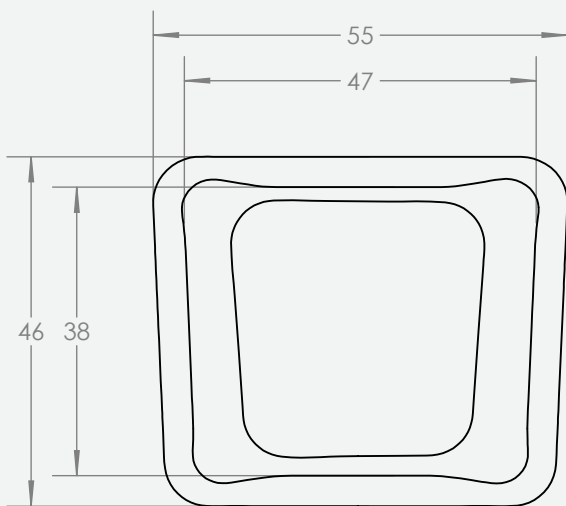

PRODUCT SPECIFICATIONS

top view

detailed view

Product Specifications

Outside Dimensions (cm)			Inside Dimensions (cm)	Weight (kg)
L x W	H	Base	L x W	Net
55/46	92	34/34	47/38	7.06

ORGANICUM

Model. NO.

7850.055

A4

SHEET 1 OF 1