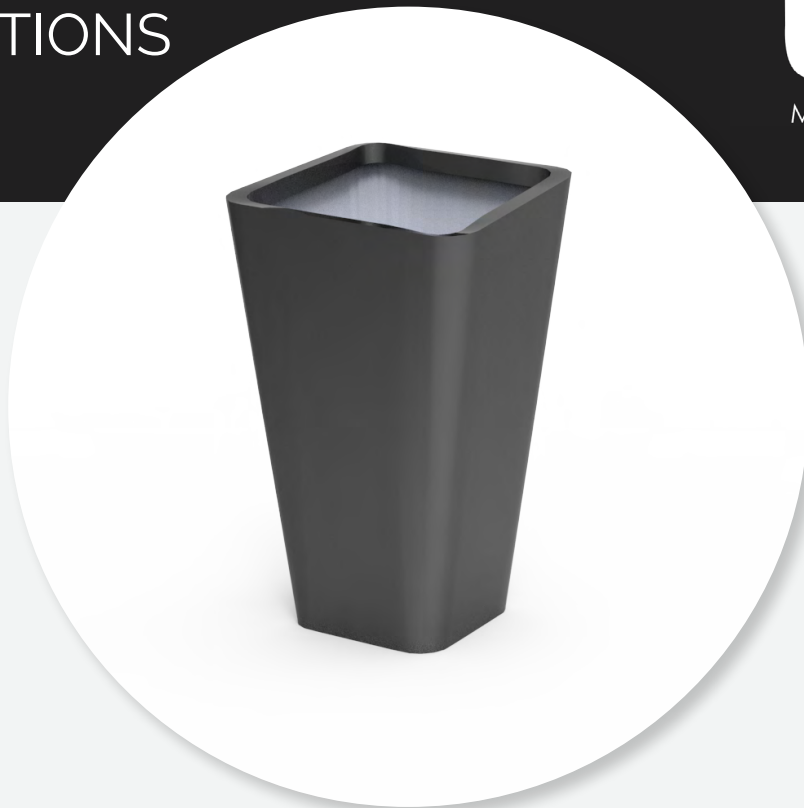

PRODUCT SPECIFICATIONS

top view

detailed view

Product Specifications

Outside Dimensions (cm)			Inside Dimensions (cm)	Weight (kg)
L x W	H	Base	L x W	Net
55/46	92	34/34	47/38	7.06

ORGANICUM

Model. NO.

7850.055