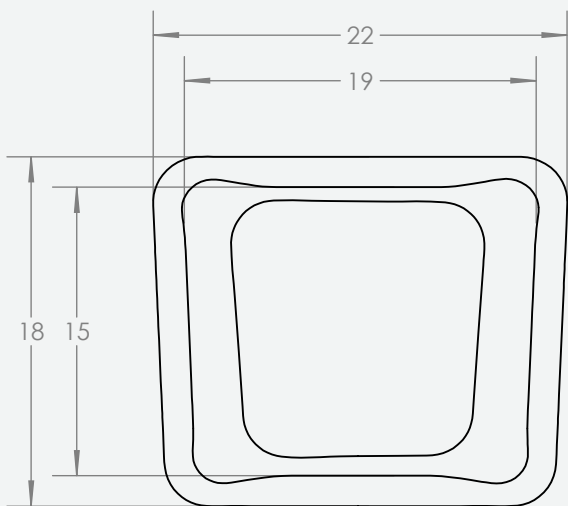

PRODUCT SPECIFICATIONS

top view

detailed view

Product Specifications

Outside Dimensions (in)			Inside Dimensions (in)	Weight (lb)
L x W	H	Base	L x W	Net
22/18	36	13/13	19/15	15.50

ORGANICUM

Model. NO.

7850.055

A4

SHEET 1 OF 1

*Measurements above are for representation purposes only and actual product dimensions may vary. For more accurate measurements please view our metric specification sheets.