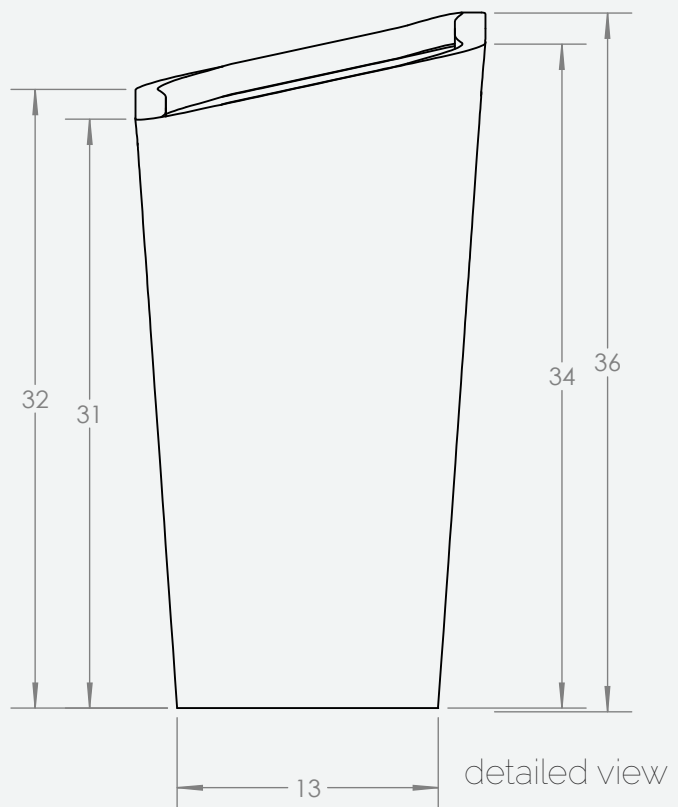

PRODUCT SPECIFICATIONS

top view

detailed view

Product Specifications

Outside Dimensions (in)			Inside Dimensions (in)	Weight (lb)
L x W	H	Base	L x W	Net
22/18	36	13/13	19/15	15.50

ORGANICUM

Model. NO.

7850.055

A4

SHEET 1 OF 1

*Measurements above are for representation purposes only and actual product dimensions may vary. For more accurate measurements please view our metric specification sheets.