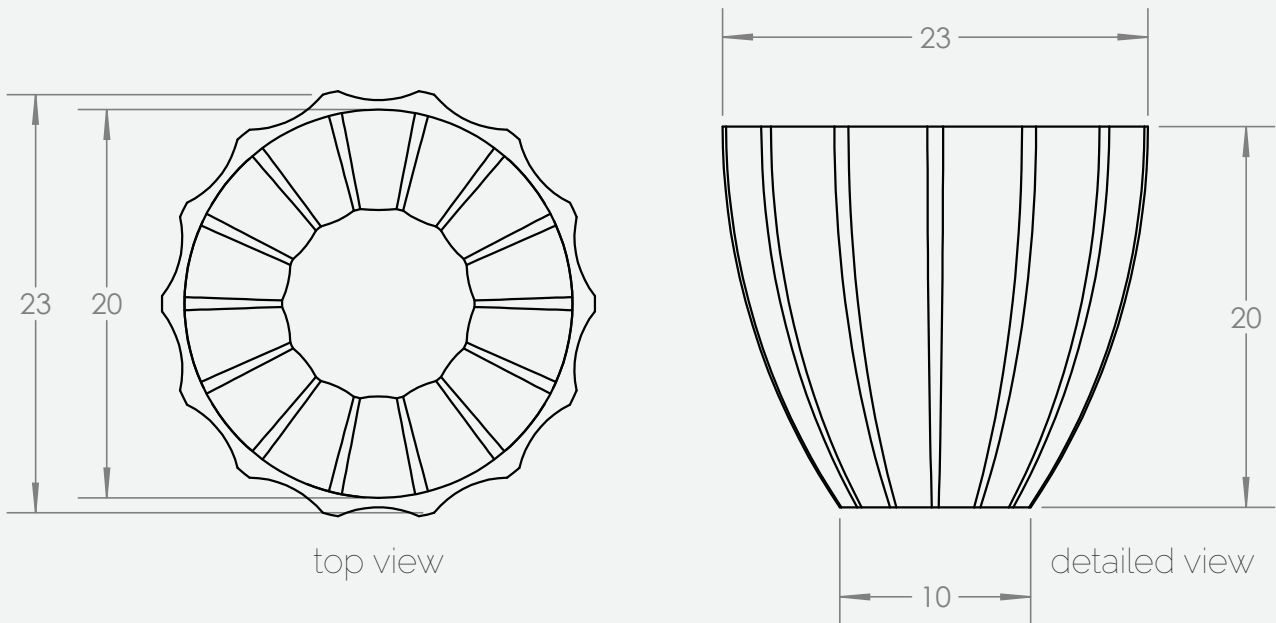

PRODUCT SPECIFICATIONS

Product Specifications

Outside Dimensions (in)			Inside Dimensions (in)	Weight (lb)
∅	H	Base ∅	∅	Net
23	20	10	20	12.10

STRIATA

Model. NO.

7180.058

A4

SHEET 1 OF 1

*Measurements above are for representation purposes only and actual product dimensions may vary. For more accurate measurements please view our metric specification sheets.