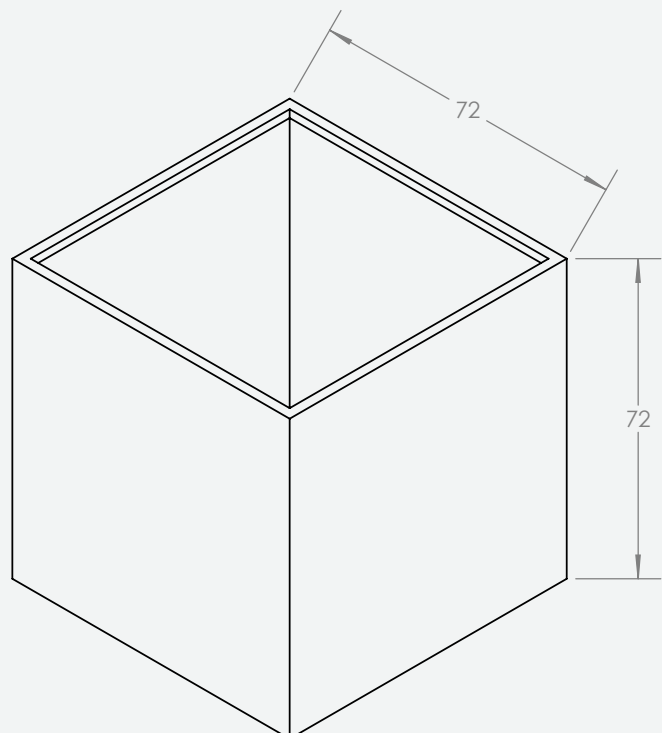

# PRODUCT SPECIFICATIONS

top view

detailed view

## Product Specifications

Outside Dimensions (in)			Inside Dimensions (in)	Weight (lb)
L x W	H	Base	L x W	Net
72/72	72	72/72	67/67	

## CUBICAE

Model. NO.

**5945.183**

**A4**

SHEET 1 OF 1