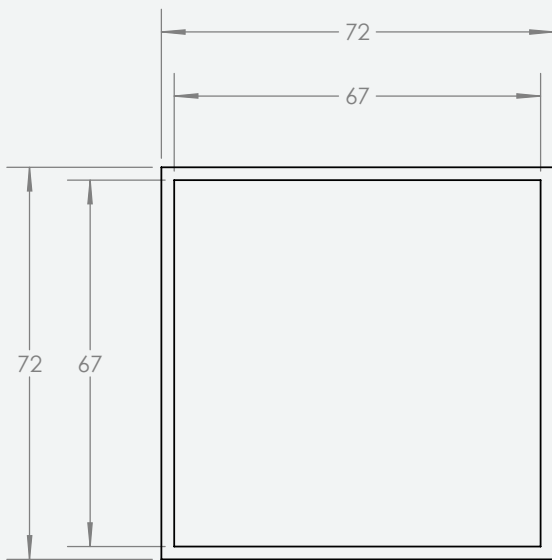

# PRODUCT SPECIFICATIONS

top view

detailed view

## Product Specifications

Outside Dimensions (in)			Inside Dimensions (in)	Weight (lb)
L x W	H	Base	L x W	Net
72/72	72	72/72	67/67	

## CUBICAE

Model. NO.

**5945.183**

**A4**

SHEET 1 OF 1