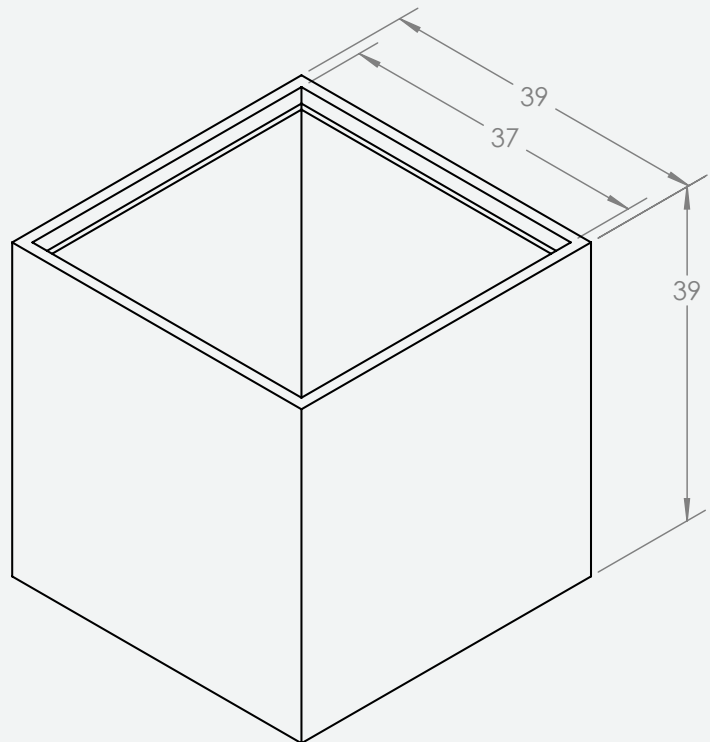

PRODUCT SPECIFICATIONS

top view

detailed view

Product Specifications

Outside Dimensions (in)			Inside Dimensions (in)	Weight (lb)
L x W	H	Base	L x W	Net
39/39	39	39/39	37/37	70.90

CUBICAE

Model. NO.

5945.100

A4

SHEET 1 OF 1

*Measurements above are for representation purposes only and actual product dimensions may vary. For more accurate measurements please view our metric specification sheets.