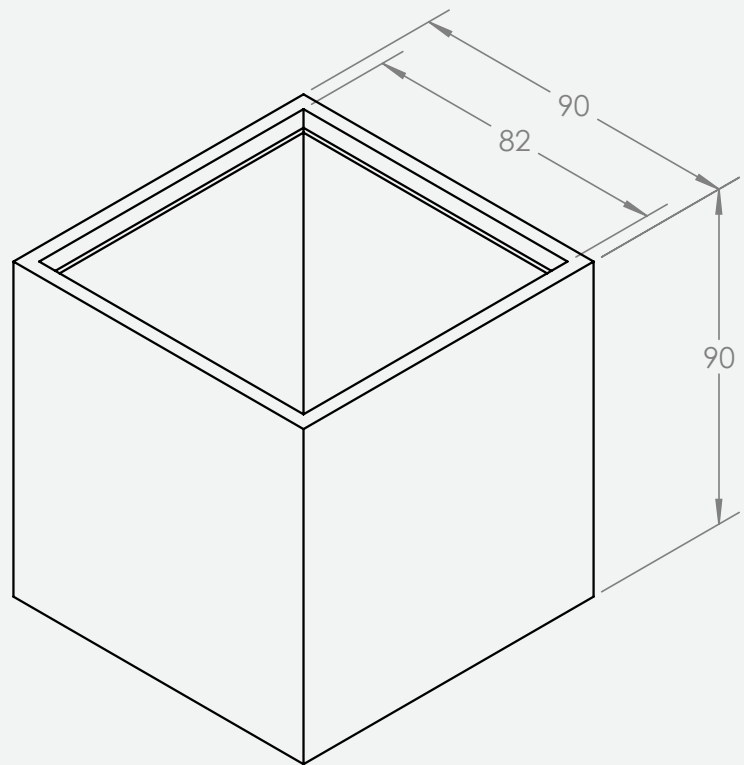

PRODUCT SPECIFICATIONS

top view

detailed view

Product Specifications

Outside Dimensions (cm)			Inside Dimensions (cm)	Weight (kg)
L x W	H	Base	L x W	Net
90/90	90	90/90	82/82	28.00

CUBICAE

Model. NO.

5945.090

A4

SHEET 1 OF 1