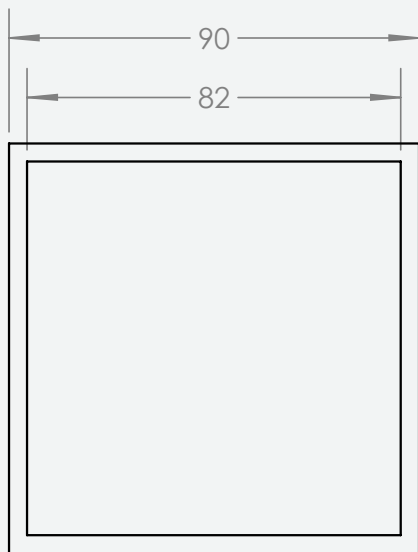

PRODUCT SPECIFICATIONS

top view

detailed view

Product Specifications

Outside Dimensions (cm)			Inside Dimensions (cm)	Weight (kg)
L x W	H	Base	L x W	Net
90/90	90	90/90	82/82	28.00

CUBICAE

Model. NO.

5945.090

A4

SHEET 1 OF 1