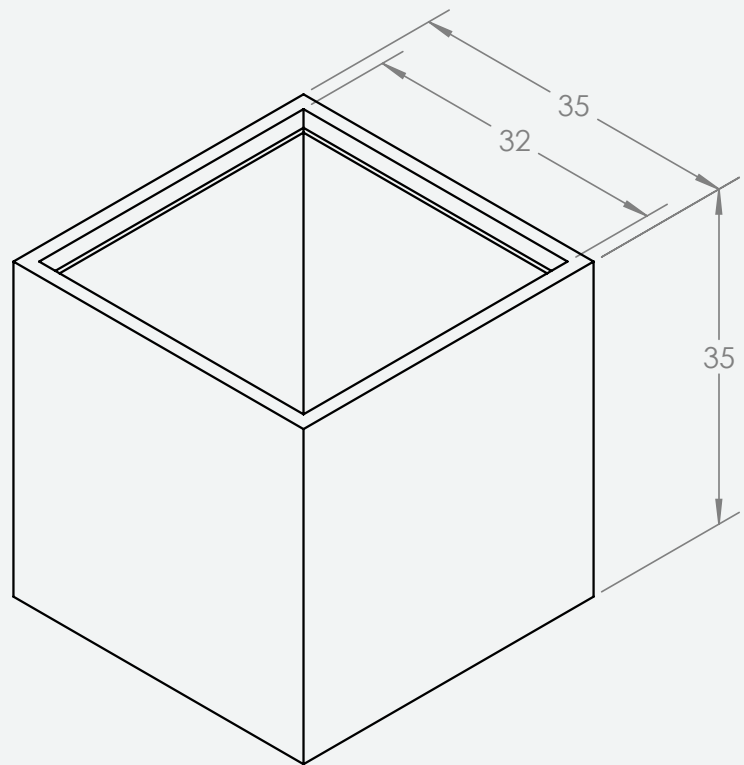

PRODUCT SPECIFICATIONS

top view

detailed view

Product Specifications

Outside Dimensions (in)			Inside Dimensions (in)	Weight (lb)
L x W	H	Base	L x W	Net
35/35	35	35/35	32/32	61.60

CUBICAE

Model. NO.

5945.090

A4

SHEET 1 OF 1

*Measurements above are for representation purposes only and actual product dimensions may vary. For more accurate measurements please view our metric specification sheets.