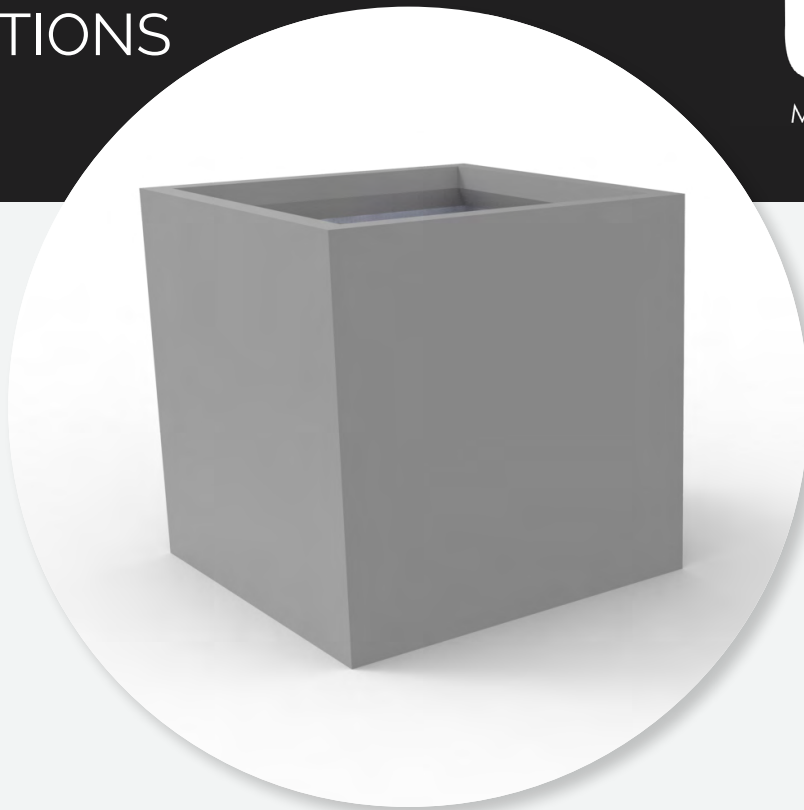

PRODUCT SPECIFICATIONS

top view

detailed view

Product Specifications

Outside Dimensions (cm)			Inside Dimensions (cm)	Weight (kg)
L x W	H	Base	L x W	Net
80/80	80	80/80	72/72	22.00

CUBICAE

Model. NO.

5945.080

A4

SHEET 1 OF 1