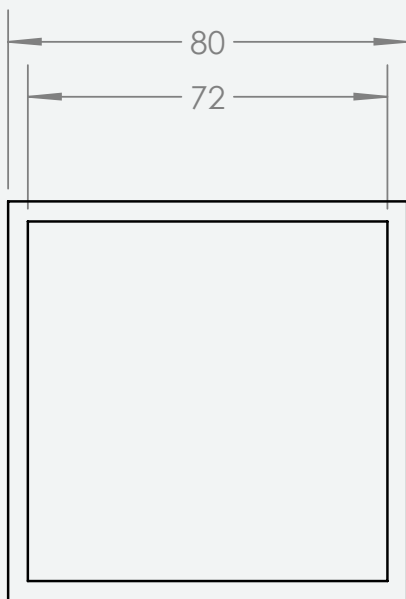

PRODUCT SPECIFICATIONS

top view

detailed view

Product Specifications

Outside Dimensions (cm)			Inside Dimensions (cm)	Weight (kg)
L x W	H	Base	L x W	Net
80/80	80	80/80	72/72	22.00

CUBICAE

Model. NO.

5945.080

A4

SHEET 1 OF 1