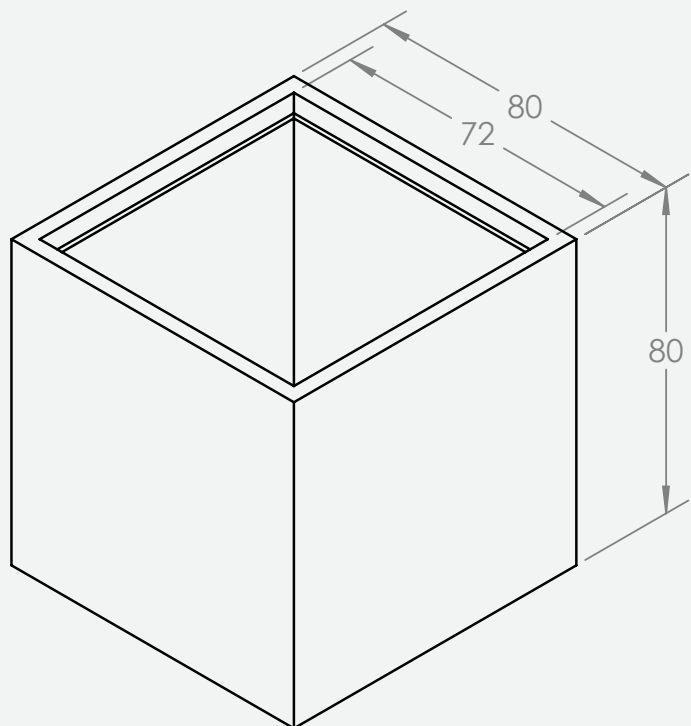

PRODUCT SPECIFICATIONS

top view

detailed view

Product Specifications

Outside Dimensions (cm)			Inside Dimensions (cm)	Weight (kg)
L x W	H	Base	L x W	Net
80/80	80	80/80	72/72	22.00

CUBICAE

Model. NO.

5945.080

A4

SHEET 1 OF 1