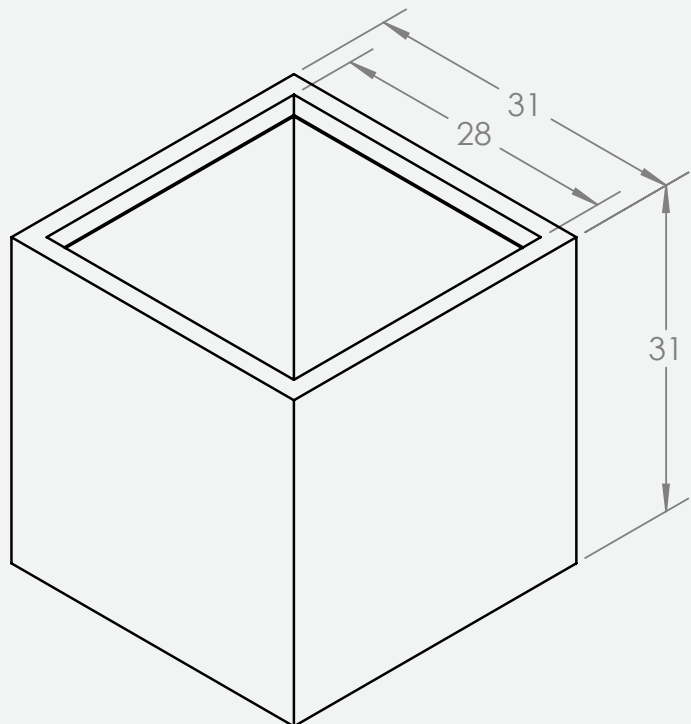

PRODUCT SPECIFICATIONS

top view

detailed view

Product Specifications

Outside Dimensions (in)			Inside Dimensions (in)	Weight (lb)
L x W	H	Base	L x W	Net
31/31	31	31/31	28/28	48.40

CUBICAE

Model. NO.

5945.080

A4

SHEET 1 OF 1

*Measurements above are for representation purposes only and actual product dimensions may vary. For more accurate measurements please view our metric specification sheets.