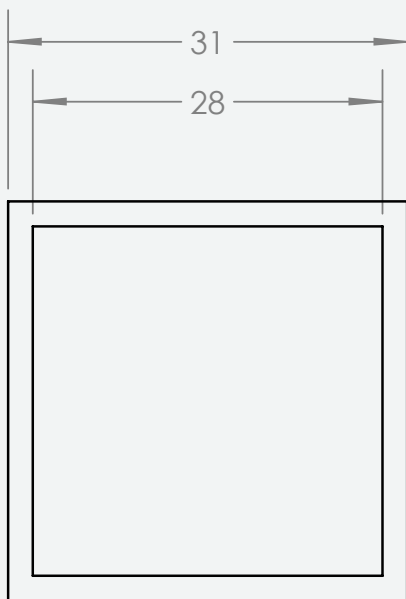

PRODUCT SPECIFICATIONS

top view

detailed view

Product Specifications

Outside Dimensions (in)			Inside Dimensions (in)	Weight (lb)
L x W	H	Base	L x W	Net
31/31	31	31/31	28/28	48.40

CUBICAE

Model. NO.

5945.080

A4

SHEET 1 OF 1

*Measurements above are for representation purposes only and actual product dimensions may vary. For more accurate measurements please view our metric specification sheets.