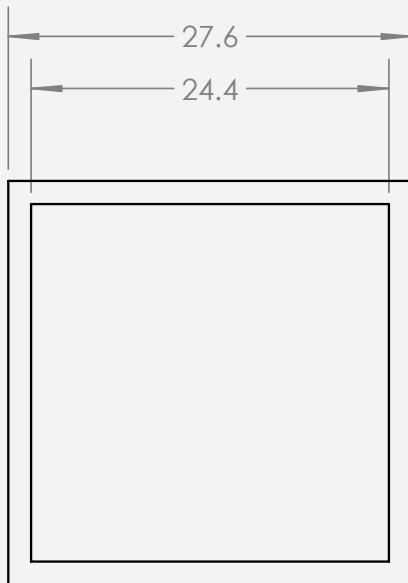

PRODUCT SPECIFICATIONS

top view

detailed view

Product Specifications

Outside Dimensions (in)			Inside Dimensions (in)	Weight (lb)
L x W	H	Base	L x W	Net
27.6/27.6	27.6	27.6/27.6	24.4/24.4	37.4

CUBICAE

Model. NO.

5945.070

A4

SHEET 1 OF 1

*Measurements above are for representation purposes only and actual product dimensions may vary. For more accurate measurements please view our metric specification sheets.