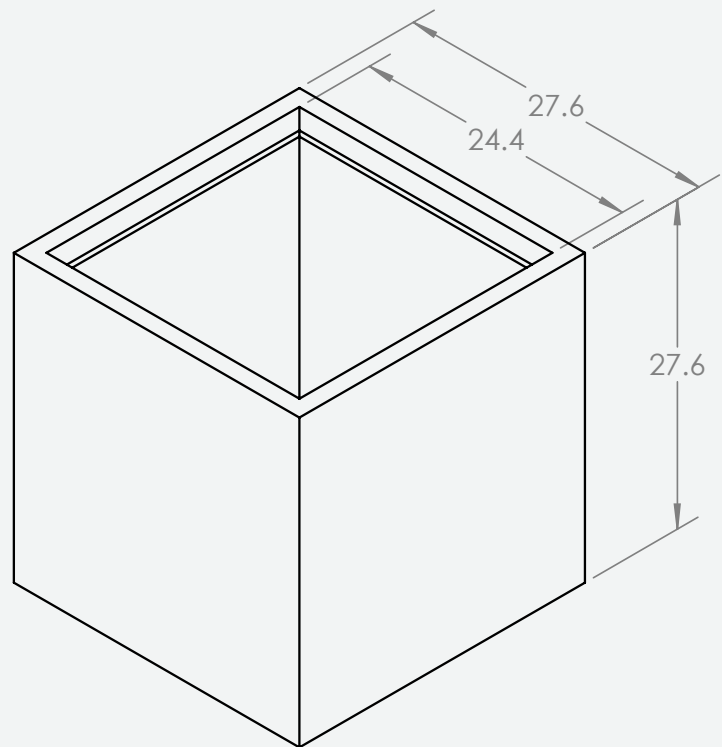

PRODUCT SPECIFICATIONS

top view

detailed view

Product Specifications

Outside Dimensions (in)			Inside Dimensions (in)	Weight (lb)
L x W	H	Base	L x W	Net
27.6/27.6	27.6	27.6/27.6	24.4/24.4	37.4

CUBICAE

Model. NO.

5945.070

A4

SHEET 1 OF 1

*Measurements above are for representation purposes only and actual product dimensions may vary. For more accurate measurements please view our metric specification sheets.