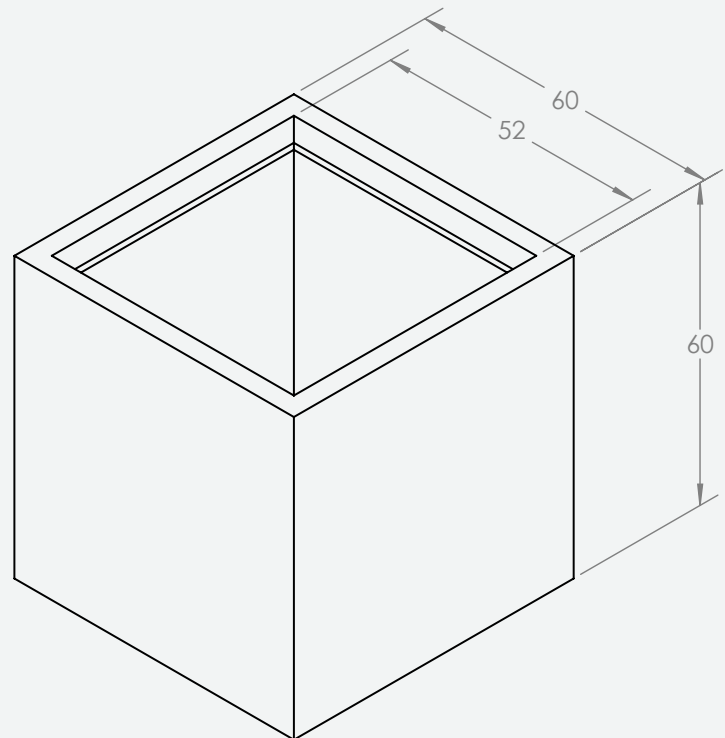

PRODUCT SPECIFICATIONS

top view

detailed view

Product Specifications

Outside Dimensions (cm)			Inside Dimensions (cm)	Weight (kg)
L x W	H	Base	L x W	Net
60/60	60	60/60	52/52	12.7

CUBICAE

Model. NO.

5945.060

A4

SHEET 1 OF 1