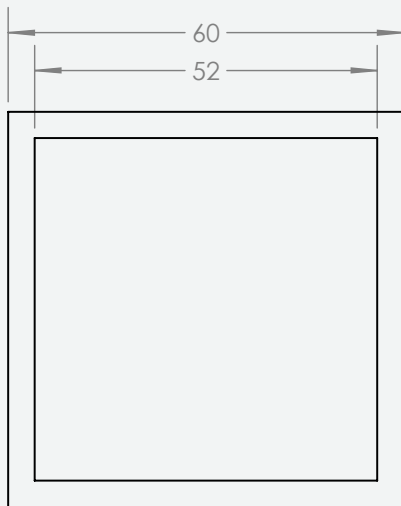

PRODUCT SPECIFICATIONS

top view

detailed view

Product Specifications

Outside Dimensions (cm)			Inside Dimensions (cm)	Weight (kg)
L x W	H	Base	L x W	Net
60/60	60	60/60	52/52	12.7

CUBICAE

Model. NO.

5945.060

A4

SHEET 1 OF 1