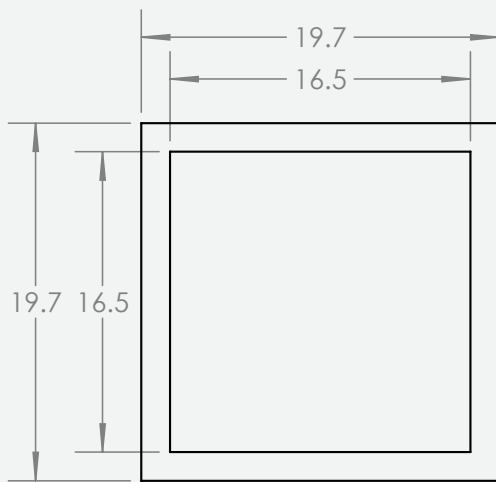

# PRODUCT SPECIFICATIONS

top view

detailed view

## Product Specifications

Outside Dimensions (in)			Inside Dimensions (in)	Weight (lb)
L x W	H	Base	L x W	Net
19.7/19.7	19.7	19.7/19.7	16.5/16.5	20.0

## CUBICAE

Model. NO.

**5945.050**

**A4**

SHEET 1 OF 1

\*Measurements above are for representation purposes only and actual product dimensions may vary. For more accurate measurements please view our metric specification sheets.