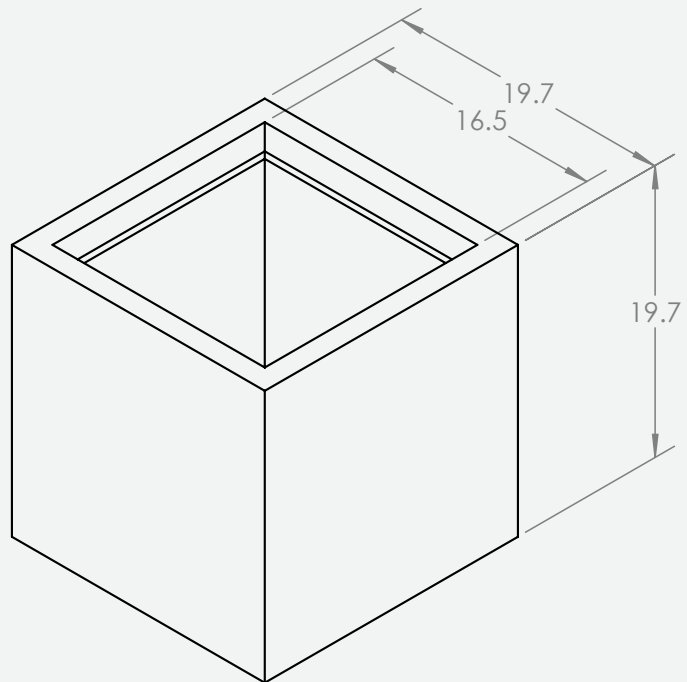

# PRODUCT SPECIFICATIONS

top view

detailed view

## Product Specifications

Outside Dimensions (in)			Inside Dimensions (in)	Weight (lb)
L x W	H	Base	L x W	Net
19.7/19.7	19.7	19.7/19.7	16.5/16.5	20.0

## CUBICAE

Model. NO.

**5945.050**

**A4**

SHEET 1 OF 1

\*Measurements above are for representation purposes only and actual product dimensions may vary. For more accurate measurements please view our metric specification sheets.