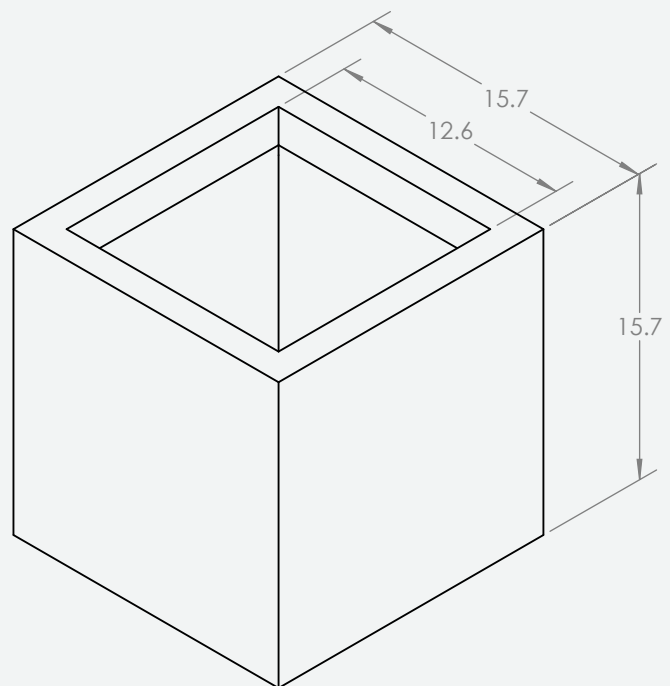

# PRODUCT SPECIFICATIONS

top view

detailed view

## Product Specifications

Outside Dimensions (in)			Inside Dimensions (in)		Weight (lb)
L x W	H	Base	L x W		Net
15.7/15.7	15.7	15.7/15.7	12.6/12.6		13.2

## CUBICAE

Model. NO.

**5945.040**

**A4**

SHEET 1 OF 1

\*Measurements above are for representation purposes only and actual product dimensions may vary. For more accurate measurements please view our metric specification sheets.