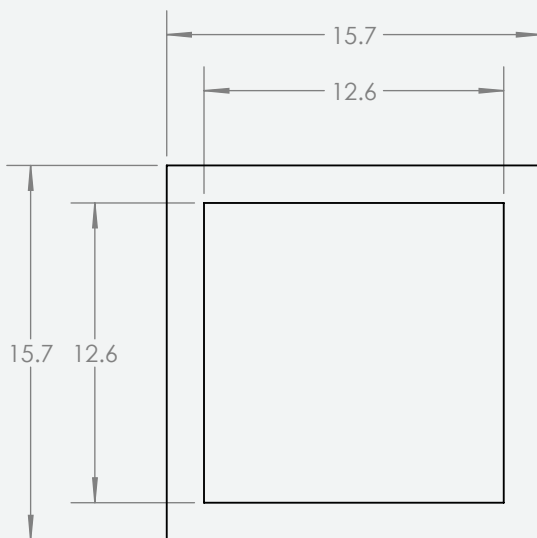

# PRODUCT SPECIFICATIONS

top view

detailed view

## Product Specifications

Outside Dimensions (in)			Inside Dimensions (in)		Weight (lb)
L x W	H	Base	L x W		Net
15.7/15.7	15.7	15.7/15.7	12.6/12.6		13.2

## CUBICAE

Model. NO.

**5945.040**

**A4**

SHEET 1 OF 1

\*Measurements above are for representation purposes only and actual product dimensions may vary. For more accurate measurements please view our metric specification sheets.