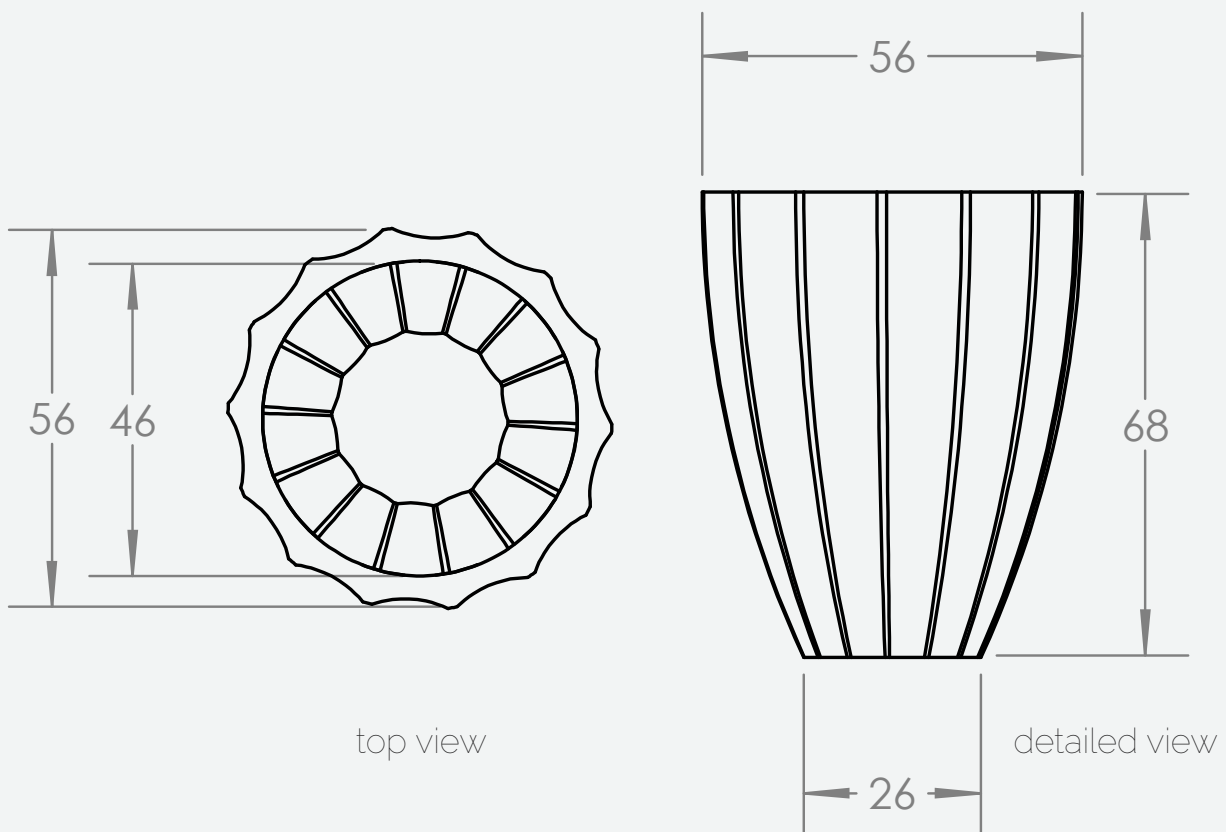

PRODUCT SPECIFICATIONS

Product Specifications

Outside Dimensions (cm)			Inside Dimensions (cm)	Weight (kg)
∅	H	Base ∅	∅	Net
56	68	26	46	8.25

STRIATA

Model. NO.

5600.056

A4

SHEET 1 OF 1