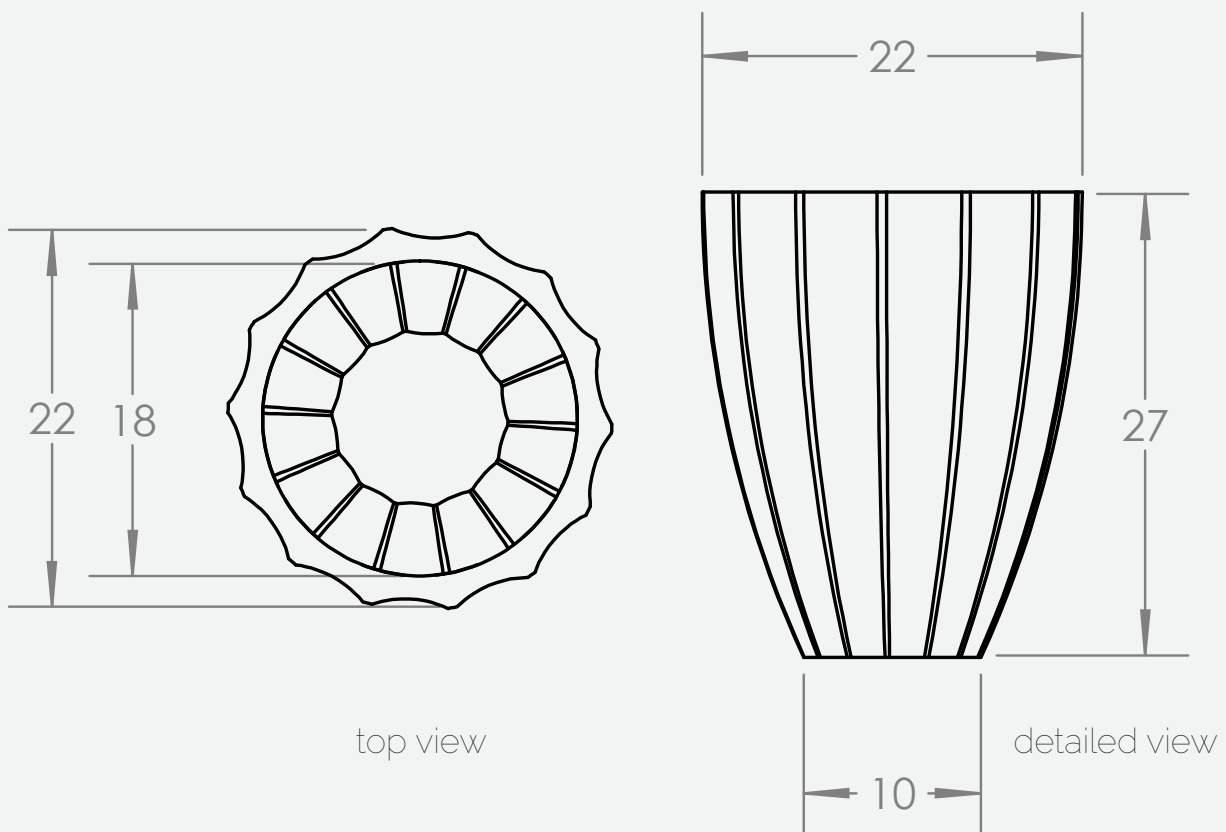

PRODUCT SPECIFICATIONS

Product Specifications

Outside Dimensions (in)			Inside Dimensions (in)	Weight (lb)
\varnothing	H	Base \varnothing	\varnothing	Net
22	27	10	18	18.20

STRIATA

Model. NO.

5600.056

A4

SHEET 1 OF 1

*Measurements above are for representation purposes only and actual product dimensions may vary. For more accurate measurements please view our metric specification sheets.