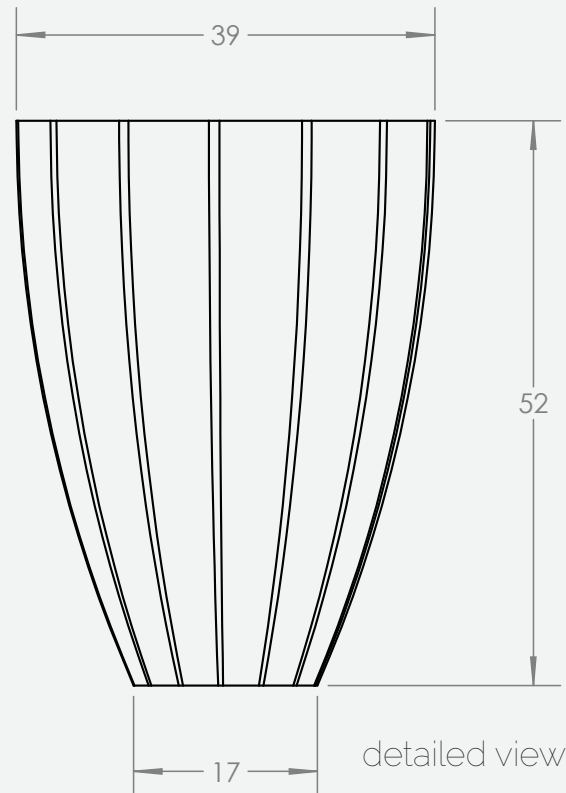

PRODUCT SPECIFICATIONS

top view

detailed view

Product Specifications

Outside Dimensions (cm)			Inside Dimensions (cm)	Weight (kg)
∅	H	Base ∅	∅	Net
39	52	17	31	3.10

STRIATA

Model. NO.

5600.039

A4

SHEET 1 OF 1