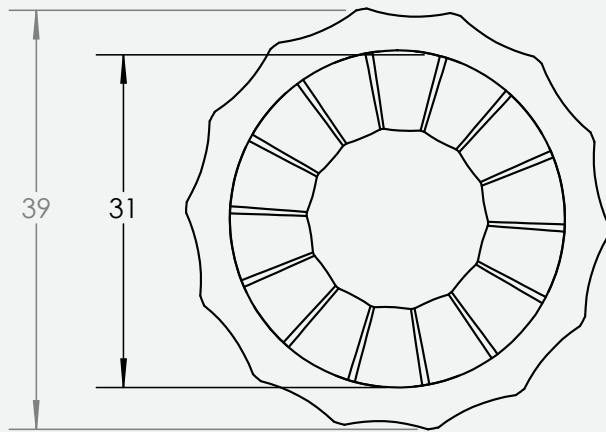

PRODUCT SPECIFICATIONS

top view

detailed view

Product Specifications

Outside Dimensions (cm)			Inside Dimensions (cm)	Weight (kg)
∅	H	Base ∅	∅	Net
39	52	17	31	3.10

STRIATA

Model. NO.

5600.039

A4

SHEET 1 OF 1